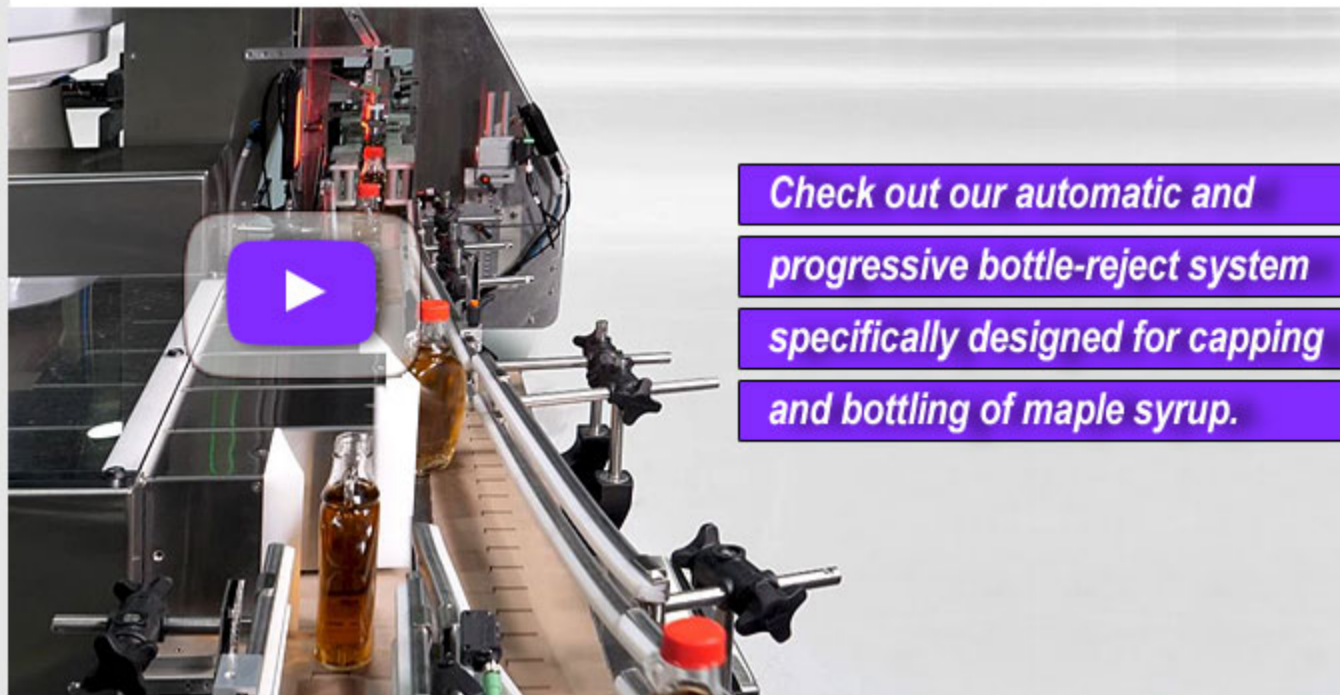

## LIQUID PACKAGING LINE

EYE DROP FOR ANIMAL HEALTH

Check out our automatic and progressive bottle-reject system specifically designed for capping and bottling of maple syrup.

Watch our In-House *Aquarius Monobloc* video for Hot Sauce Application