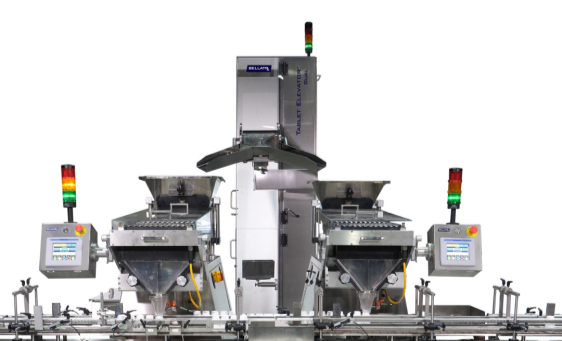

BELLATRX®

Solid Dose Filling Solutions

Rx-12 Tablet Counter

[LEARN MORE - SOLID DOSE FILLING](#)