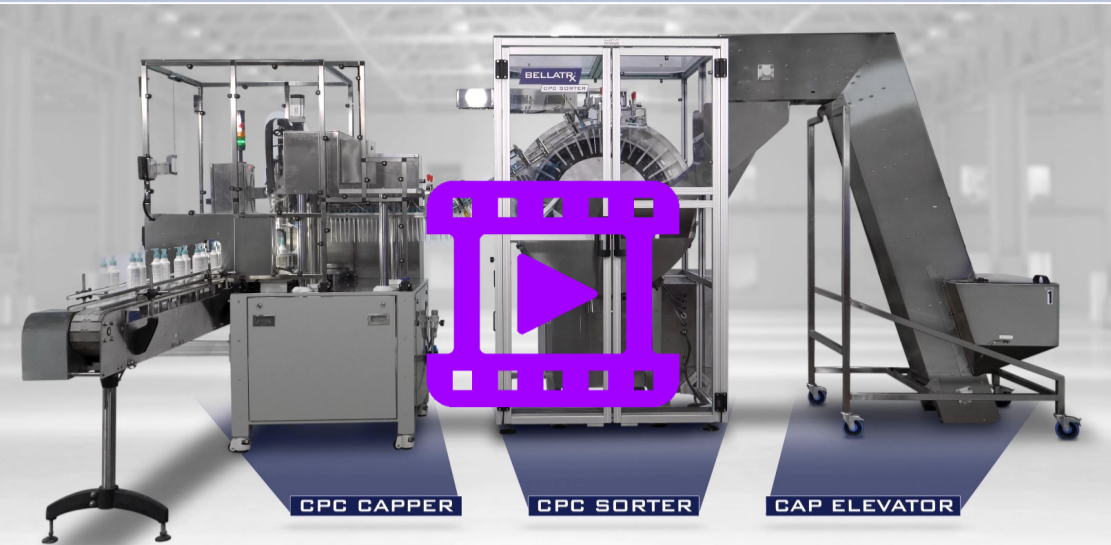

February 2023

CAPPING SOLUTIONS FOR CAPS WITH STEMS

The CPC High-Speed Capper is an automatic starwheel capping machine designed specifically for **cosmetics/personal care** bottles and caps. It is equipped to handle **pump caps, spray caps, trigger caps, and scratch-prone ornamental caps**. An optional cap sorter and feeder allow for fully automatic operation consistently at speeds up to 60 cpm. It can be equipped with **Cap Elevator** and a **Cap Sorter** to fully automate your packaging line.