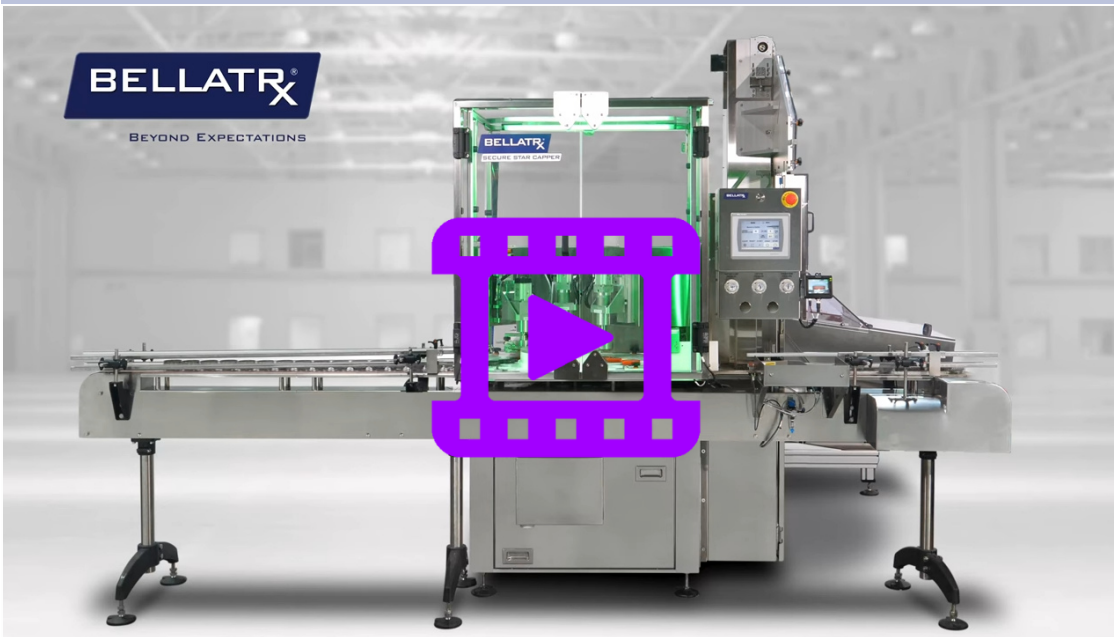

July 2023

CAPPING SOLUTIONS - SECURE STAR CAPPER

Watch our video showcasing a recent project BellatRx did for **Cosmetics and Beauty** products featuring the **Secure Star Capper**. Secure Star Capper is an automatic high-speed bottle indexing starwheel with a speed of 60 BPM and precise torque application. This project featured the Secure Star Capper with a cap sorting elevator, cap presence sensor, and reject table, guaranteeing accuracy and efficiency in your packaging line. The **Secure Star Capper** accommodates ten different jars and caps of various sizes, making it a diverse capping solution for your packaging needs. [Click here](#) to watch the video.

[Contact Us for a Service Request](#)

BELLATRX AT PACK EXPO LAS VEGAS 2023

[CLICK HERE TO REGISTER FOR FREE WITH BELLATRX CODE](#)

Visit BellatRx at **Pack Expo 2023** in Las Vegas on September 11-13. [Click here](#) to register for the show for free using our **comp code: 25N35**. Visit us in **booth #C5422** to discuss all your primary packaging needs and challenges; we are excited to help you find your packaging solutions. [Click here](#) to schedule an appointment to meet with the BellatRx at the show.